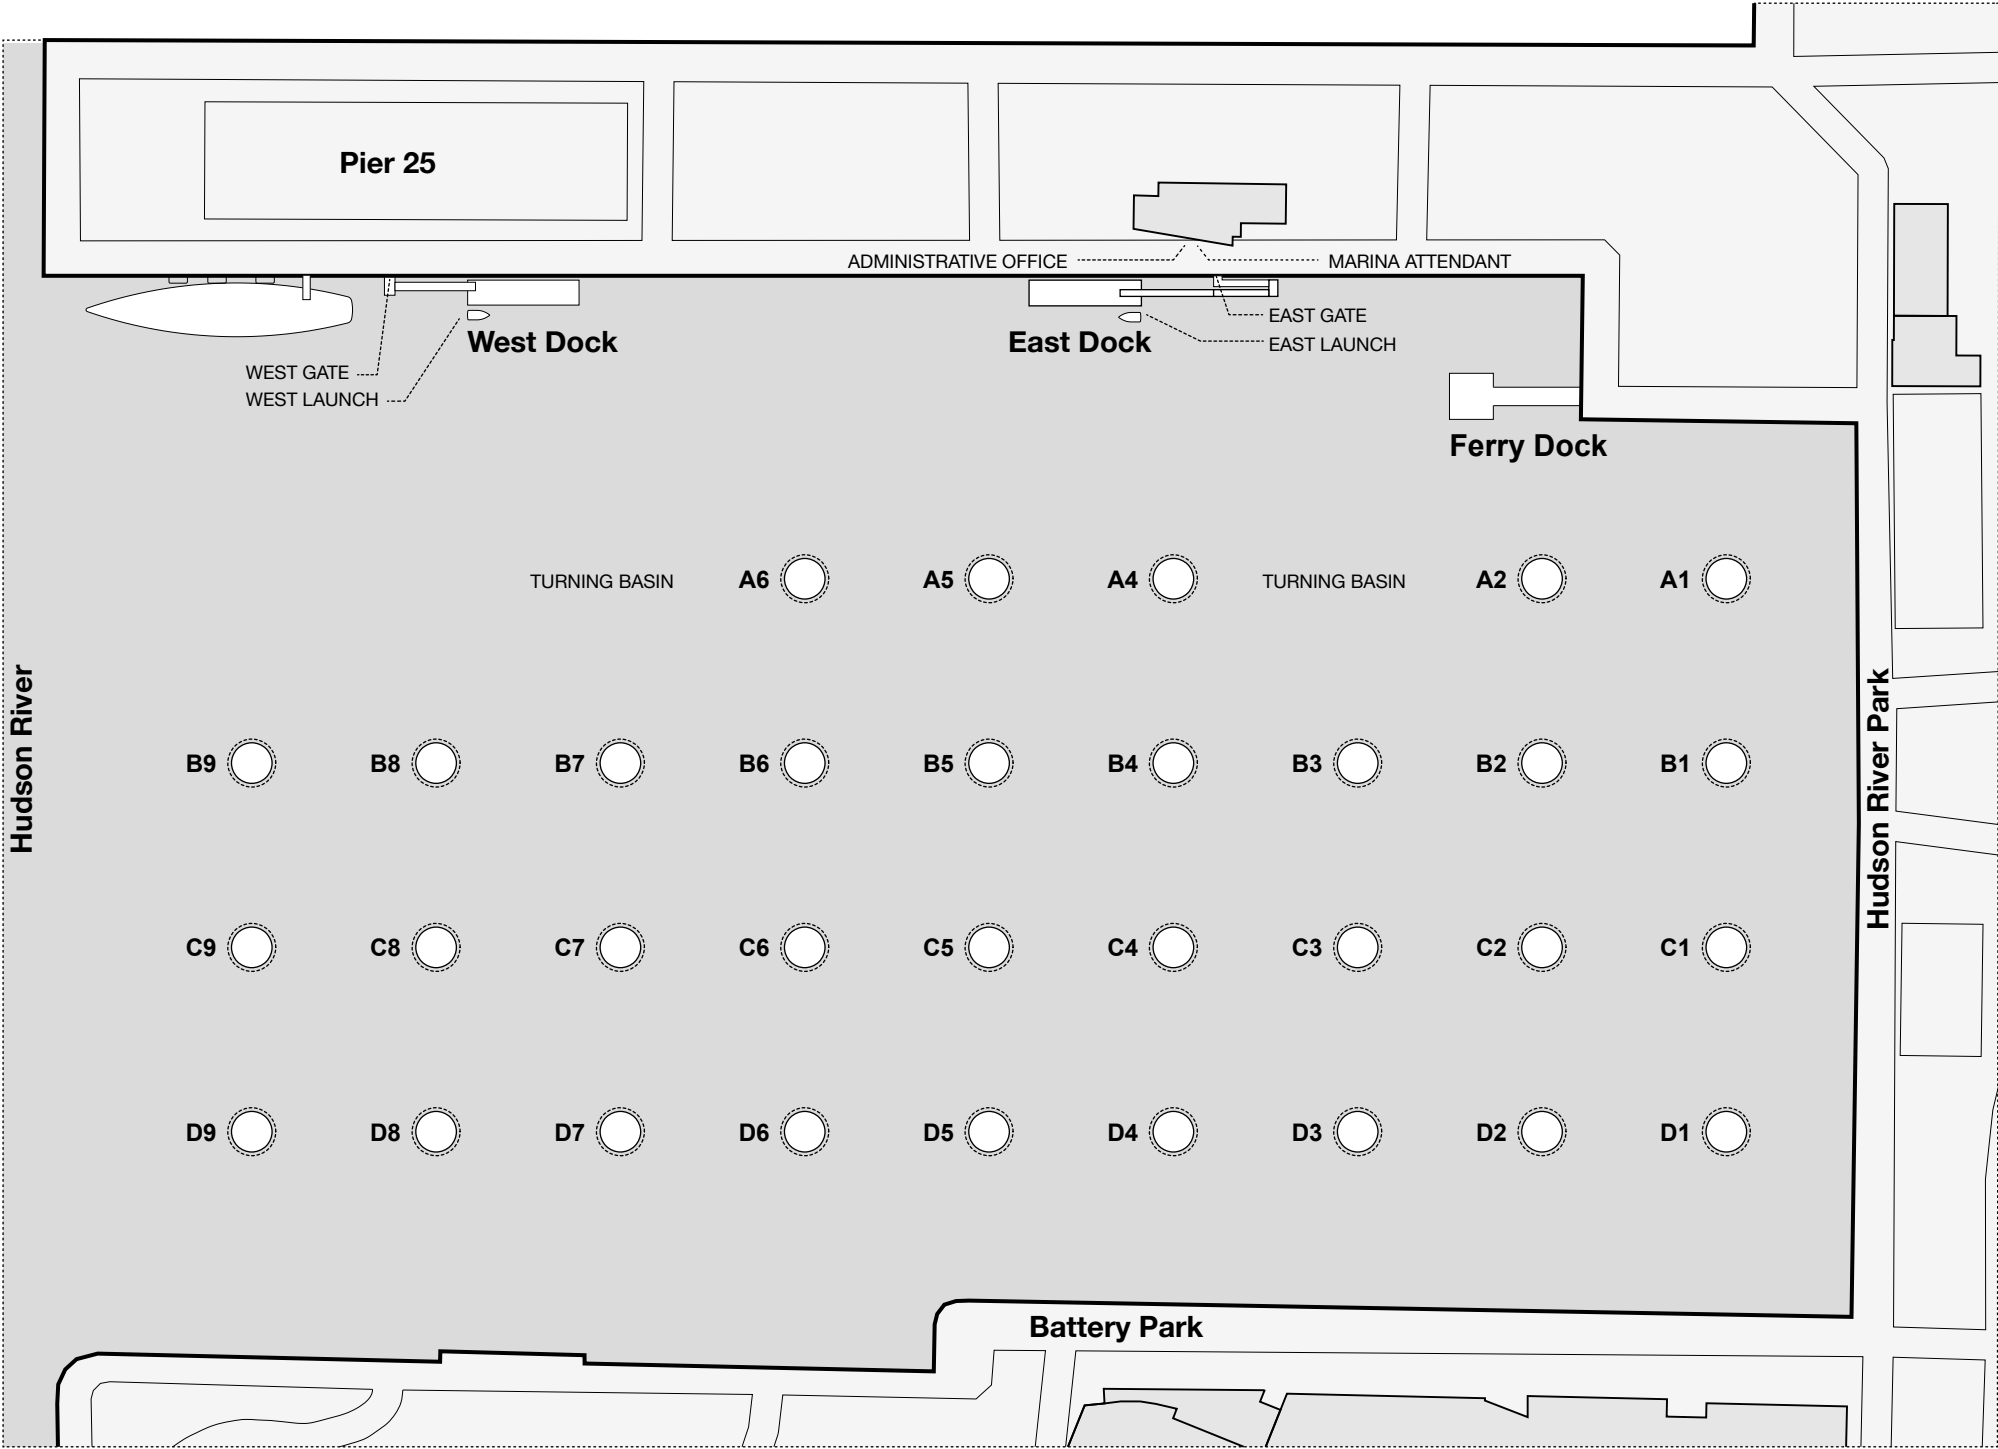

PIER 25 MARINA

Pier 25

ADMINISTRATIVE OFFICE

MARINA ATTENDANT

West Dock

WEST GATE  
WEST LAUNCH

East Dock

EAST GATE  
EAST LAUNCH

Ferry Dock

TURNING BASIN

A6

A5

A4

TURNING BASIN

A2

A1

D3

D2

D1

Hudson River

Hudson River Park

Battery Park